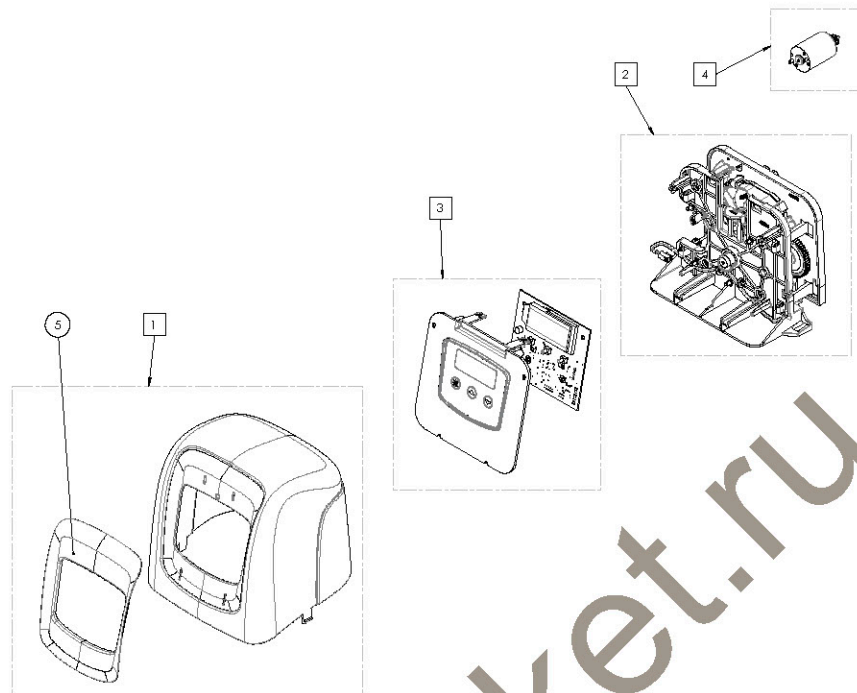

5810 VALVE SPARE PARTS

Power head 5800/5810/5812

Item	Reference	Description	Packing qty
1	BR61832-00	Cover assy, 5800, 5810, 5812, black/blue	1
	BR61832-01	Cover assy, 5800, 5810, 5812, black/black	1
2	BR61836	Panel gear assy, 5800 DF/UF	1
	BR61957	Panel gear assy, 5810, 5812 DF/UF	1
3	62076	Timer assy 5800 Typhoon	1
	BR61833-01	Timer assy 5800 Storm TC	1
	BR61833-02	Timer assy 5800 Storm eco	1
	BR61833-03	Timer assy 5800 Storm TC UF	1
	BR61833-04	Timer assy 5800 Storm eco UF	1
	BR61833-05	Timer assy 5800 Storm filter UF	1
	61931-03	Timer Assy 5800 Hurricane w/ Pentair Logo	1
4	BR61835	Motor assy 5800	1
5	43262-00SP	Bezel, 5800 , Blue - (10 pc)	1
	43262-01SP	Bezel, 5800 , Black - (10 pc)	1
	BR44162	Transformer intl 230VAC-12VDC 5800	1
	BR61995	Optical sensor kit	1

5810 VALVE SPARE PARTS

5810 spare parts

Item	Reference	Description	Packing qty
1	61956-01	Piston assembly, downflow 5810	1
	61956-02	Piston assembly, upflow 5810	1
	61956-03	Piston assembly, filter 5810	1
2	61961	Kit mounting 5810 / 5812	1
3	BR19791-01	Meter cable assembly	1
4	26575	Brine valve, 1600 assembly	1
5	40947-01	Brine valve plug	1
6	13302-01	O-ring-014	1
7	28387-012	BLFC assembly 3/8", 0.12 gpm	1
	28387-025	BLFC assembly 3/8", 0.25 gpm	1
	28387-05	BLFC assembly 3/8", 0.50 gpm	1
	28387-1	BLFC assembly 3/8", 1.00 gpm	1
8	40576-01	Clip H, plastic	2
9	61923-20SB	Cap, regulated injector, 20 PSI	1
10	12977-01	O-ring-015, 560CD	1
11	28370	Injector cap assembly	2
*	40951	O-ring-220	2
12	61454-000	Injector assembly, #000, Brown	1
	61454-00	Injector assembly, #00, violet	1
	61454-0	Injector assembly, #0, red	1
	61454-1	Injector assembly, #1, white	1
	61454-2	Injector assembly, #2, blue	1
	61454-3	Injector assembly, #3, yellow	1
	61454-4	Injector assembly, #4, green	1
	61454-5	Injector assembly, #5, grey	1