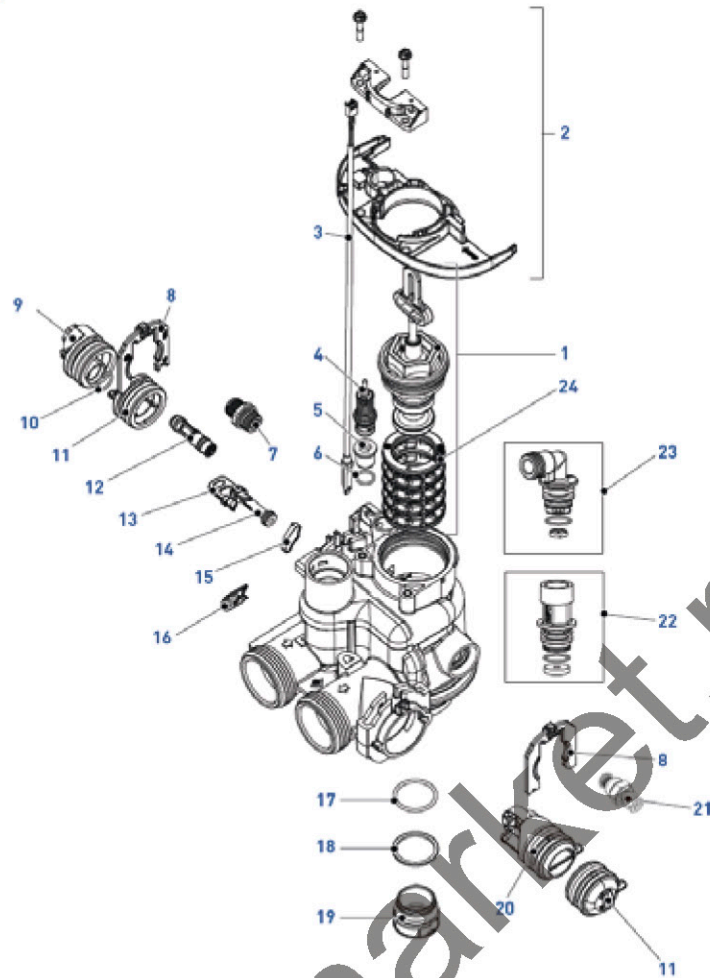

5810 VALVE SPARE PARTS

Power head 5800/5810/5812

Item	Reference	Description	Packing qty
1	BR61832-00	Cover assy, 5800, 5810, 5812, black/blue	1
	BR61832-01	Cover assy, 5800, 5810, 5812, black/black	1
2	BR61836	Panel gear assy, 5800 DF/UF	1
	BR61957	Panel gear assy, 5810, 5812 DF/UF	1
3	62076	Timer assy 5800 Typhoon	1
	BR61833-01	Timer assy 5800 Storm TC	1
	BR61833-02	Timer assy 5800 Storm eco	1
	BR61833-03	Timer assy 5800 Storm TC UF	1
	BR61833-04	Timer assy 5800 Storm eco UF	1
	BR61833-05	Timer assy 5800 Storm filter UF	1
	61931-03	Timer Assy 5800 Hurricane w/ Pentair Logo	1
4	BR61835	Motor assy 5800	1
5	43262-00SP	Bezel, 5800 , Blue - (10 pc)	1
	43262-01SP	Bezel, 5800 , Black - (10 pc)	1
	BR44162	Transformer intl 230VAC-12VDC 5800	1
	BR61995	Optical sensor kit	1

5810 VALVE SPARE PARTS

5810 spare parts

Item	Reference	Description	Packing qty
1	61956-01	Piston assembly, downflow 5810	1
	61956-02	Piston assembly, upflow 5810	1
	61956-03	Piston assembly, filter 5810	1
2	61961	Kit mounting 5810 / 5812	1
3	BR19791-01	Meter cable assembly	1
4	26575	Brine valve, 1600 assembly	1
5	40947-01	Brine valve plug	1
6	13302-01	O-ring-014	1
7	28387-012	BLFC assembly 3/8", 0.12 gpm	1
	28387-025	BLFC assembly 3/8", 0.25 gpm	1
	28387-05	BLFC assembly 3/8", 0.50 gpm	1
	28387-1	BLFC assembly 3/8", 1.00 gpm	1
8	40576-01	Clip H, plastic	2
9	61923-20SB	Cap, regulated injector, 20 PSI	1
10	12977-01	O-ring-015, 560CD	1
11	28370	Injector cap assembly	2
*	40951	O-ring-220	2
12	61454-000	Injector assembly, #000, Brown	1
	61454-00	Injector assembly, #00, violet	1
	61454-0	Injector assembly, #0, red	1
	61454-1	Injector assembly, #1, white	1
	61454-2	Injector assembly, #2, blue	1
	61454-3	Injector assembly, #3, yellow	1
	61454-4	Injector assembly, #4, green	1
	61454-5	Injector assembly, #5, grey	1